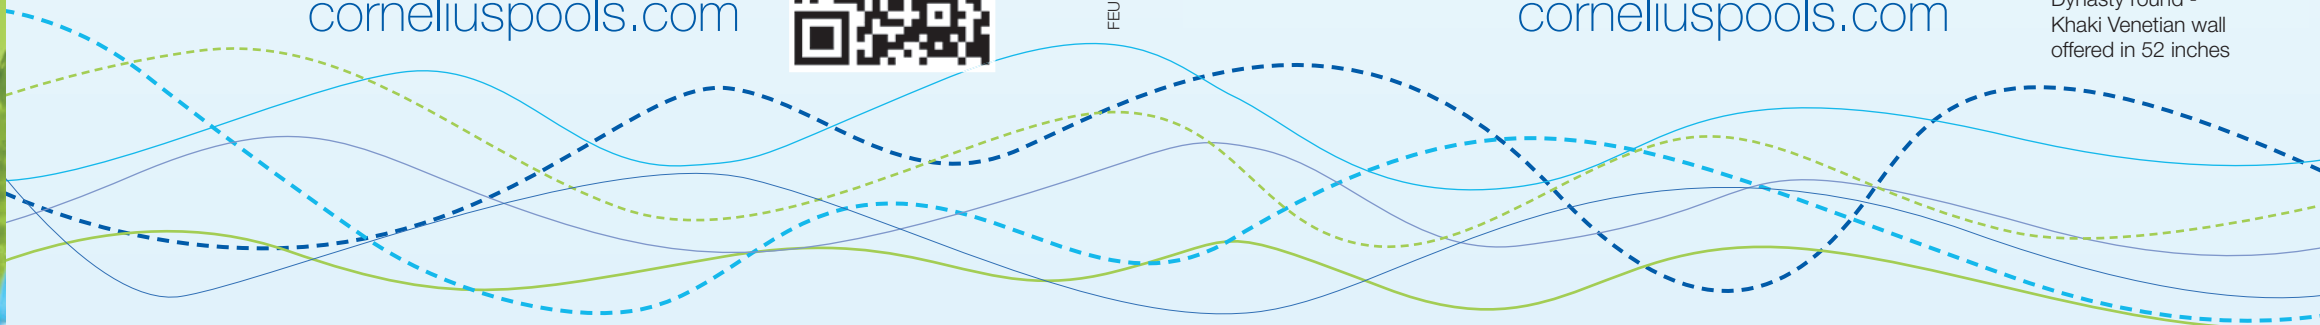

  
**Cornelius**<sup>®</sup>  
*The official pool of summer*

  
**Cornelius**<sup>®</sup>  
*The official pool of summer*

Above-ground pool

# Dynasty

EXALTATION

[corneliuspools.com](http://corneliuspools.com)

FEUILLET\_DYNASTY\_ANG\_V2013\_May

[corneliuspools.com](http://corneliuspools.com)

Dynasty round -  
Khaki Venetian wall  
offered in 52 inches