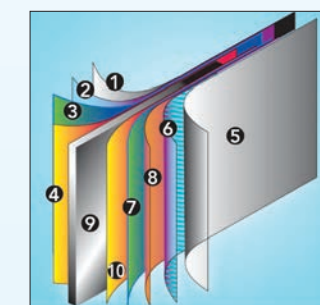

## PICK THE SIZE AND SHAPE THAT'S BEST FOR YOU

Whatever size of property you have, there's a DYNASTY pool to fit your yard and your budget. Choose from a wide variety of Round, A-Brace Ovals or NBS Ovals and beat the heat this summer!

Dynasty round - Khaki Maya wall offered in 52 and 54 inches

Dynasty NBS oval - Tuscan wall offered in 52 inches