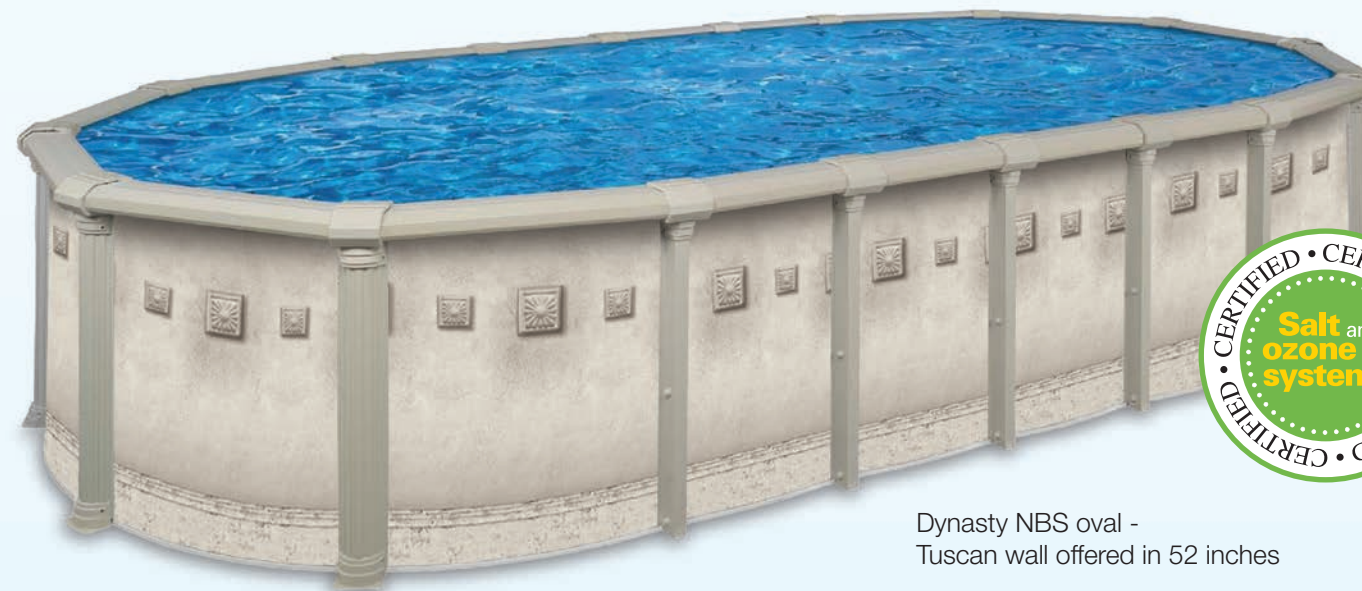

STEEL WALL COMPONENTS

1. Plasticized SP coating
2. Molten zinc coat
3. Primer coat
4. Application of an alkaline solution to cleanse the oxides
5. Ultra-resistant polymer
6. Heat-hardened inlay
7. Primer coat
8. Chromate anti-rust coat
9. Steel wall core
10. Application of an alkaline solution to cleanse the oxides

SIZES (FEET)

Round	A-Brace Oval	NBS Oval
12	12 x 18	12 x 18
15	12 x 24	12 x 24
18	16 x 26	16 x 26
21	16 x 32	16 x 32
24	18 x 33	18 x 33
27	18 x 38	18 x 38
30	18 x 44	18 x 44
33		

4/30 pro-rated warranty

corneliuspools.com