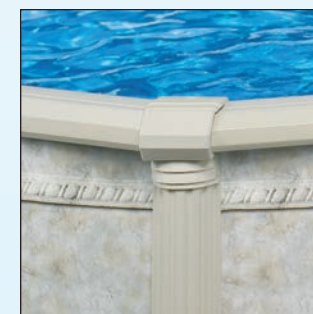

Form Fitting Support Cap